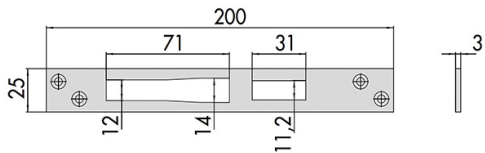

CONTROPIASTRA CISA PIANA INOX ART.06461.11

Contropiastra piana in acciaio inox mm.25x3. Per serrature art.46230, 46250, 46252, 46450, 46550, 46650, 46750.

P.Cat.	Codice	Descrizione	U.M.	Conf.	Listino
727	838970	CONTROPIASTRA CISA INOX 06461.11	PZ	12